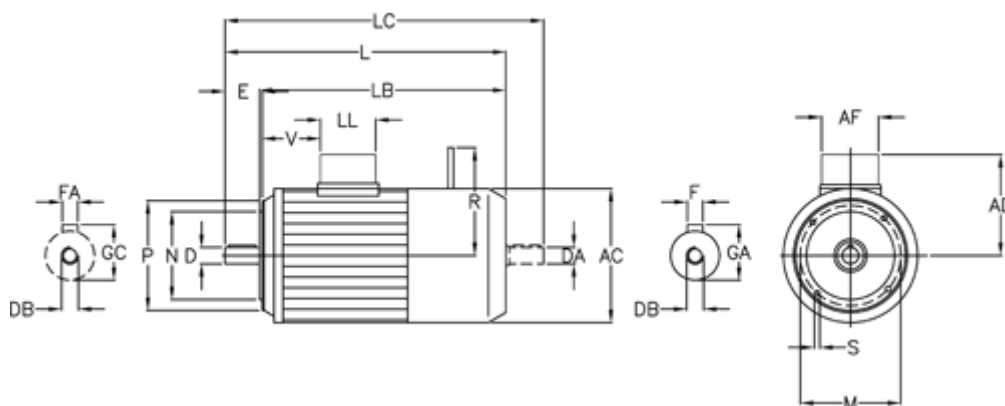

# Data Sheet

Article number: 2510000754150401500

Description: Bonfiglioli brake motor BX80B-4 0.75KW FD04  
1400 rpm 3x230/400v 50HZ IP55 IE3 DC brake B14 stainless steel

## Measures

A/F = 74	EA = 19	LL = 80
AC = 156	F = 6	M = 100
AD = 119	FA = 6	N = 80
D = 19	GA = 21.5	P = 120
DA = M6	GC = 21.5	R = 134
DB = M6	L = 346	S = M6
DB1 = M6	LB = 306	T = 3.0
E = 40	LC = 388	V = 83